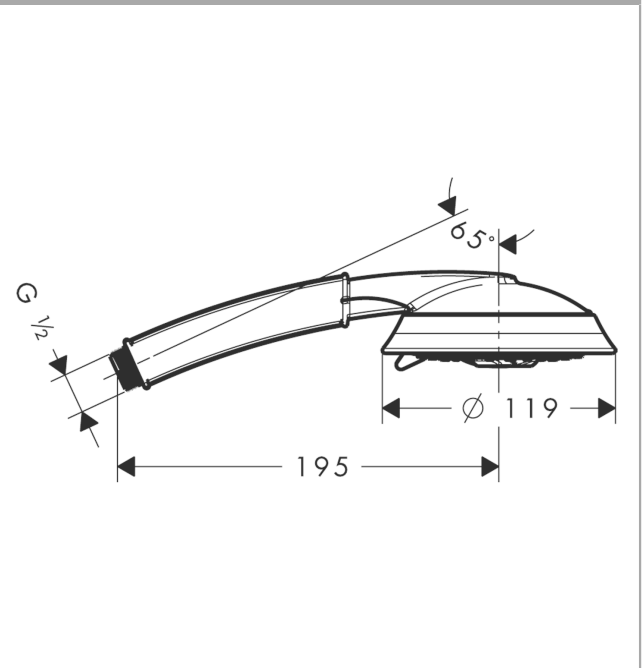

Scale drawing